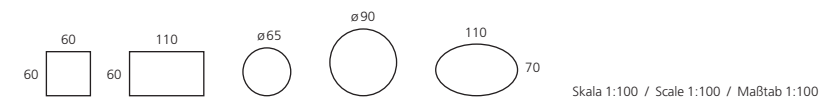

Pall, Rund pall, Ellipsformad pall / Stool, Round Stool, Ellipse Shaped Stool / Hocker, Runde Hocker, Elliptische Hocker