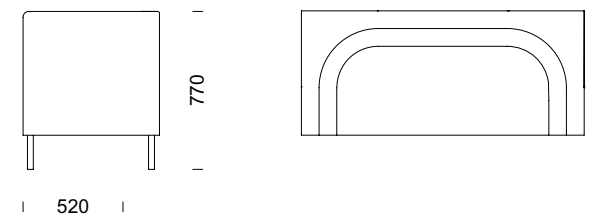

2-sitssoffa / 2-seat sofa / 2-sitzsofa